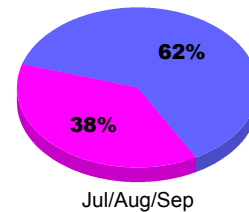

Gender Comparison 2012-2013

Jul/Aug/Sep

Legend: Male (Blue), Female (Magenta)